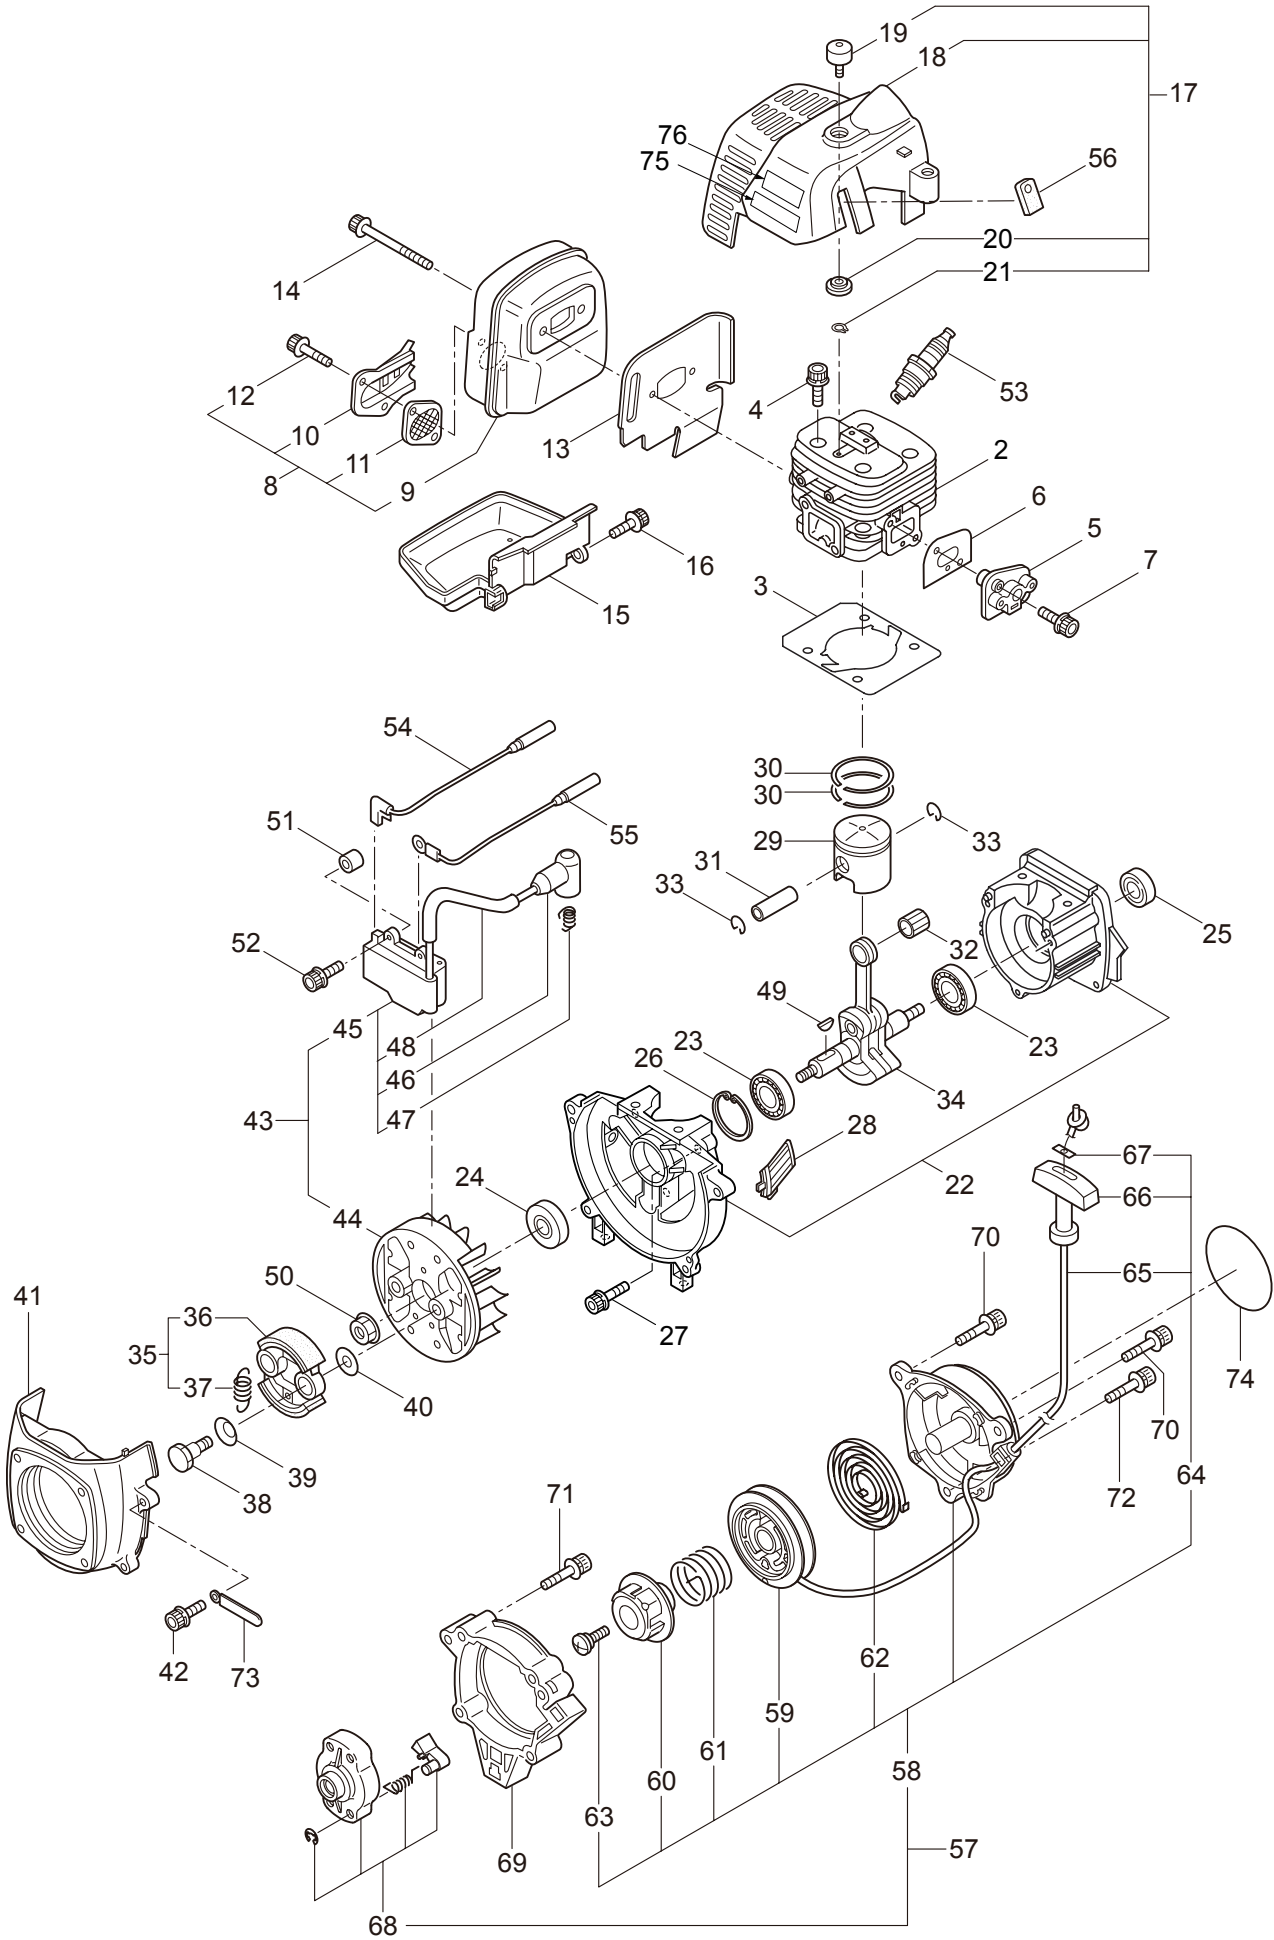

3. BC3021RS-01
ENGINE

Ref. No.	Part No.	Part Name	Q'ty	Remarks
3-1	858770	Engine	1	CE300/50
3-2	286791	Cylinder	1	
3-3	286846	Gasket	1	
3-4	261250	Cap Screw	4	M5x20
3-5	269144	Insulator	1	New gasket required
3-6	267049	Gasket	1	
3-7	265924	Cap Screw	2	M5x25
3-8	283007	Muffler Ass'y	1	Incl.9-12
3-9	283003	Muffler Comp.	1	
3-10	268171	Muffler Tail	1	
3-11	267056	Spark Arrester	1	
3-12	265107	Cap Screw	2	M4x10
3-13	281440	Gasket	1	
3-14	266402	Cap Screw	2	M5x55
3-15	281435	Under Cover	1	
3-16	267191	Cap Screw	1	M5x16
3-17	286707	Top Cover Ass'y	1	Incl.18-21
3-18	281434	Top Cover	1	
3-19	286300	Knob	1	
3-20	261020	Spacer	1	
3-21	261734	Snap Ring	1	#5
3-22	286851	Crankcase	1	
3-23	280488	Bearing	2	PPL 6001
3-24	261492	Oil Seal	1	ISCD12287
3-25	261386	Oil Seal	1	ISCD12227
3-26	055185	Snap Ring	1	#28
3-27	261612	Cap Screw	3	M5x30
3-28	281442	Screen	1	
3-29	268782	Piston	1	
3-30	265067	Piston Ring	2	(2)Required
3-31	265068	Piston Pin	1	
3-32	265225	Bearing,Needle	1	
3-33	261393	Clip,Piston Pin	2	
3-34	265141	Crankshaft/Conn.Rod Ass'y	1	
3-35	267327	Clutch Ass'y	1	Incl.36,37
3-36	267342	Clutch Shoe	2	(2)required
3-37	267345	Spring,Clutch	1	
3-38	264505	Bolt	2	
3-39	261777	Wave Washer	2	
3-40	261189	Washer	2	6x16.5x1.2
3-41	281433	Fan Cover	1	
3-42	261250	Cap Screw	4	M5x20
3-43	287898	Magneto Ass'y	1	Incl.44-48
3-44	287902	Rotor/Fan	1	
3-45	281746	Ignition Coil Ass'y	1	Incl.46-48