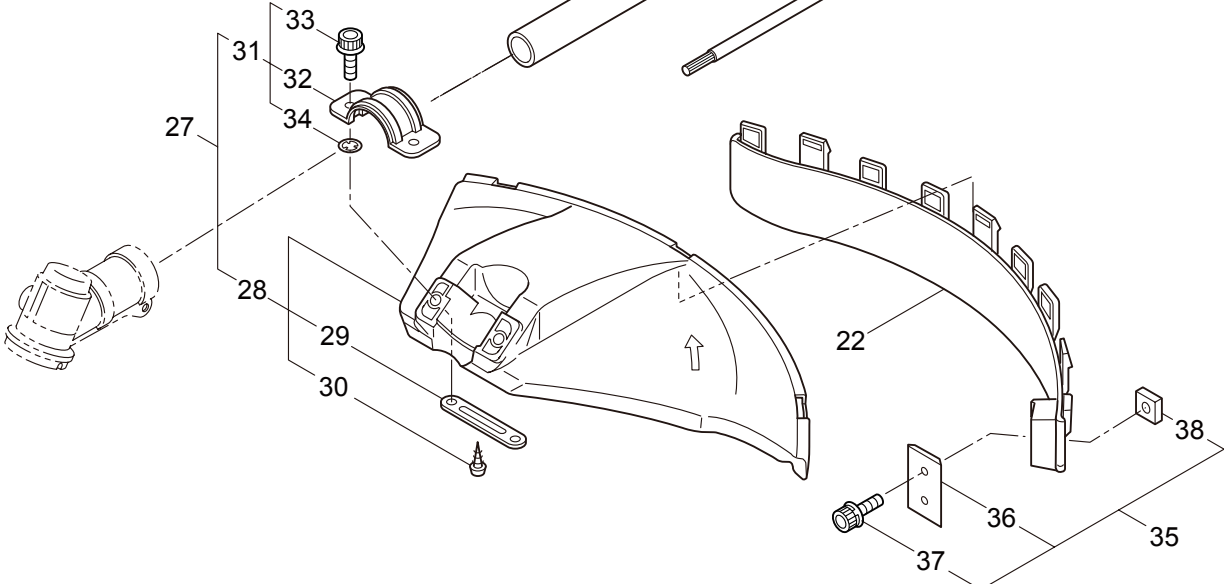

PARTS LIST

BC3021RS-01

CONTENTS

1. MAIN BODY	1 ~ 2
2. GEARCASE.....	3 ~ 4
3. ENGINE	5 ~ 8
4. CARBURETOR, FUEL TANK	9 ~ 12
5. ACCESSORIES	13 ~ 14

2012. 09.

P/N 523303-1

1. BC3021RS-01
MAIN BODY

Ref. No.	Part No.	Part Name	Q'ty	Remarks
1-1	363966	BC3021RS-01	1	
1-2	261250	Cap Screw	4	M5x20
1-3	215512	Clutch Case Ass'y	1	Incl.4-10
1-4	214592	Bearing Case	1	
1-5	214161	Bearing	2	#6000ZZ
1-6	054676	Snap Ring	1	#26
1-7	214162	Buffer	1	
1-8	214163	Washer	1	
1-9	092033	Screw	4	M5x15
1-10	214593	Driveshaft Tube Adapter	1	
1-11	261246	Cap Screw	1	M5x25
1-12	054677	Clutch Drum	1	
1-13	219268	Driveshaft Ass'y	1	
1-14	224122	Driveshaft Tube	1	
1-15	231017	Throttle Trigger	1	
1-16	215533	Hanging Bracket Ass'y	1	Incl.17
1-17	261762	Cap Screw	1	M5x14
1-18	231010	Label	1	BC3021RS
1-19	223188	Label	1	
1-20	231264	Label	1	111dBA
1-21	228086	Hanging Strap Ass'y	1	
1-22	230748	Cover Extention	1	
1-23	231955	Loop Handle Ass'y	1	Incl.24-26
1-24	225699	Loop Handle	1	
1-25	081027	Nut	4	M5
1-26	215608	Cap Screw	4	M5x30x16
1-27	232086	Safety Cover Ass'y	1	Incl.28-34
1-28	231252	Safety Cover Ass'y	1	Incl.29,30
1-29	227819	Bracket	1	
1-30	221580	Screw	1	4x8
1-31	232087	Bracket Ass'y	1	Incl.32-34
1-32	227822	Bracket	1	
1-33	220632	Cap Screw	2	M6x30
1-34	231704	Washer	2	6x13xt1.0
1-35	231882	String Cutter Ass'y	1	Incl.36-38
1-36	230747	String Cutter	1	
1-37	261250	Cap Screw	1	M5x20
1-38	228325	Nut	1	

2. BC3021RS-01
GEARCASE

Ref. No.	Part No.	Part Name	Q'ty	Remarks
2-1	231880	Gearcase Ass'y	1	Incl.2-17
2-2	225960	Gearcase	1	
2-3	234109	Bolt	1	M8x8
2-4	227990	Bearing	1	#608
2-5	228416	Gear Set	1	
2-6	219087	Cap Screw	1	M5x10
2-7	227991	Bearing	1	#6001DDU
2-8	055185	Snap Ring	1	#28
2-9	227992	Bearing	1	#609
2-10	227993	Bearing	1	#609Z
2-11	228477	Snap Ring	1	#9
2-12	140270	Snap Ring	1	#24
2-13	261246	Cap Screw	1	M5x25
2-14	212986	Boss Adapter	1	
2-15	140275	Clamping Washer	1	
2-16	215547	Stabilizer	1	
2-17	215610	Bolt	1	M8x22,Counterclockwise