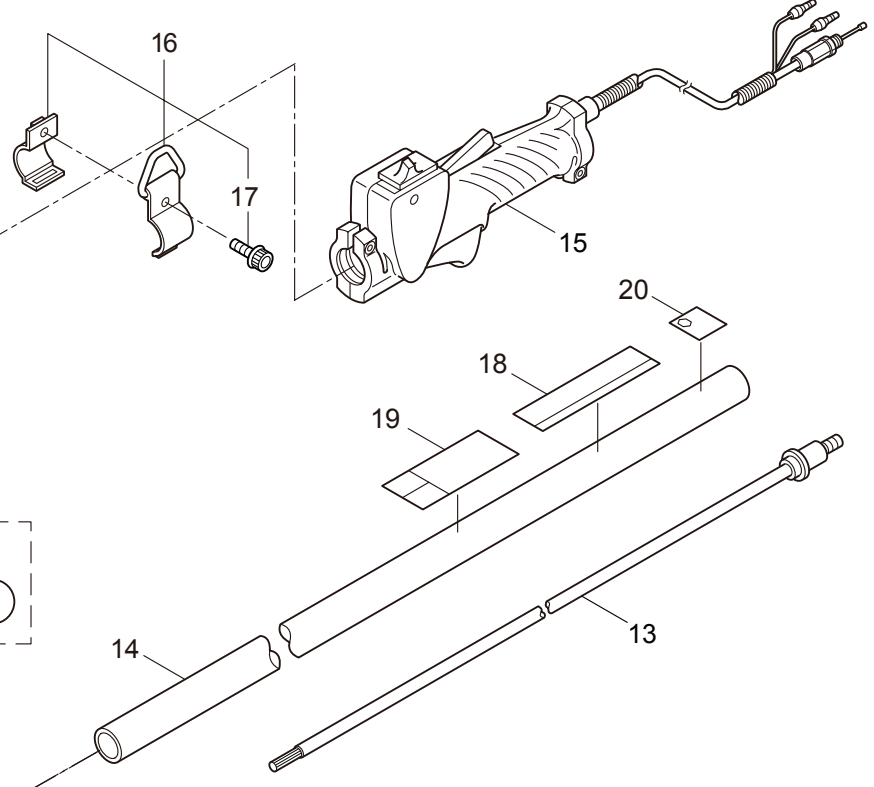

PARTS LIST

BC3021RS-01

CONTENTS

1. MAIN BODY	1 ~ 2
2. GEARCASE.....	3 ~ 4
3. ENGINE	5 ~ 8
4. CARBURETOR, FUEL TANK	9 ~ 12
5. ACCESSORIES	13 ~ 14

2012. 09.

P/N 523303-1

1. BC3021RS-01
MAIN BODY

Ref. No.	Part No.	Part Name	Q'ty	Remarks
1-1	363966	BC3021RS-01	1	
1-2	261250	Cap Screw	4	M5x20
1-3	215512	Clutch Case Ass'y	1	Incl.4-10
1-4	214592	Bearing Case	1	
1-5	214161	Bearing	2	#6000ZZ
1-6	054676	Snap Ring	1	#26
1-7	214162	Buffer	1	
1-8	214163	Washer	1	
1-9	092033	Screw	4	M5x15
1-10	214593	Driveshaft Tube Adapter	1	
1-11	261246	Cap Screw	1	M5x25
1-12	054677	Clutch Drum	1	
1-13	219268	Driveshaft Ass'y	1	
1-14	224122	Driveshaft Tube	1	
1-15	231017	Throttle Trigger	1	
1-16	215533	Hanging Bracket Ass'y	1	Incl.17
1-17	261762	Cap Screw	1	M5x14
1-18	231010	Label	1	BC3021RS
1-19	223188	Label	1	
1-20	231264	Label	1	111dBA
1-21	228086	Hanging Strap Ass'y	1	
1-22	230748	Cover Extention	1	
1-23	231955	Loop Handle Ass'y	1	Incl.24-26
1-24	225699	Loop Handle	1	
1-25	081027	Nut	4	M5
1-26	215608	Cap Screw	4	M5x30x16
1-27	232086	Safety Cover Ass'y	1	Incl.28-34
1-28	231252	Safety Cover Ass'y	1	Incl.29,30
1-29	227819	Bracket	1	
1-30	221580	Screw	1	4x8
1-31	232087	Bracket Ass'y	1	Incl.32-34
1-32	227822	Bracket	1	
1-33	220632	Cap Screw	2	M6x30
1-34	231704	Washer	2	6x13xt1.0
1-35	231882	String Cutter Ass'y	1	Incl.36-38
1-36	230747	String Cutter	1	
1-37	261250	Cap Screw	1	M5x20
1-38	228325	Nut	1	

2. BC3021RS-01
GEARCASE

Ref. No.	Part No.	Part Name	Q'ty	Remarks
2-1	231880	Gearcase Ass'y	1	Incl.2-17
2-2	225960	Gearcase	1	
2-3	234109	Bolt	1	M8x8
2-4	227990	Bearing	1	#608
2-5	228416	Gear Set	1	
2-6	219087	Cap Screw	1	M5x10
2-7	227991	Bearing	1	#6001DDU
2-8	055185	Snap Ring	1	#28
2-9	227992	Bearing	1	#609
2-10	227993	Bearing	1	#609Z
2-11	228477	Snap Ring	1	#9
2-12	140270	Snap Ring	1	#24
2-13	261246	Cap Screw	1	M5x25
2-14	212986	Boss Adapter	1	
2-15	140275	Clamping Washer	1	
2-16	215547	Stabilizer	1	
2-17	215610	Bolt	1	M8x22,Counterclockwise