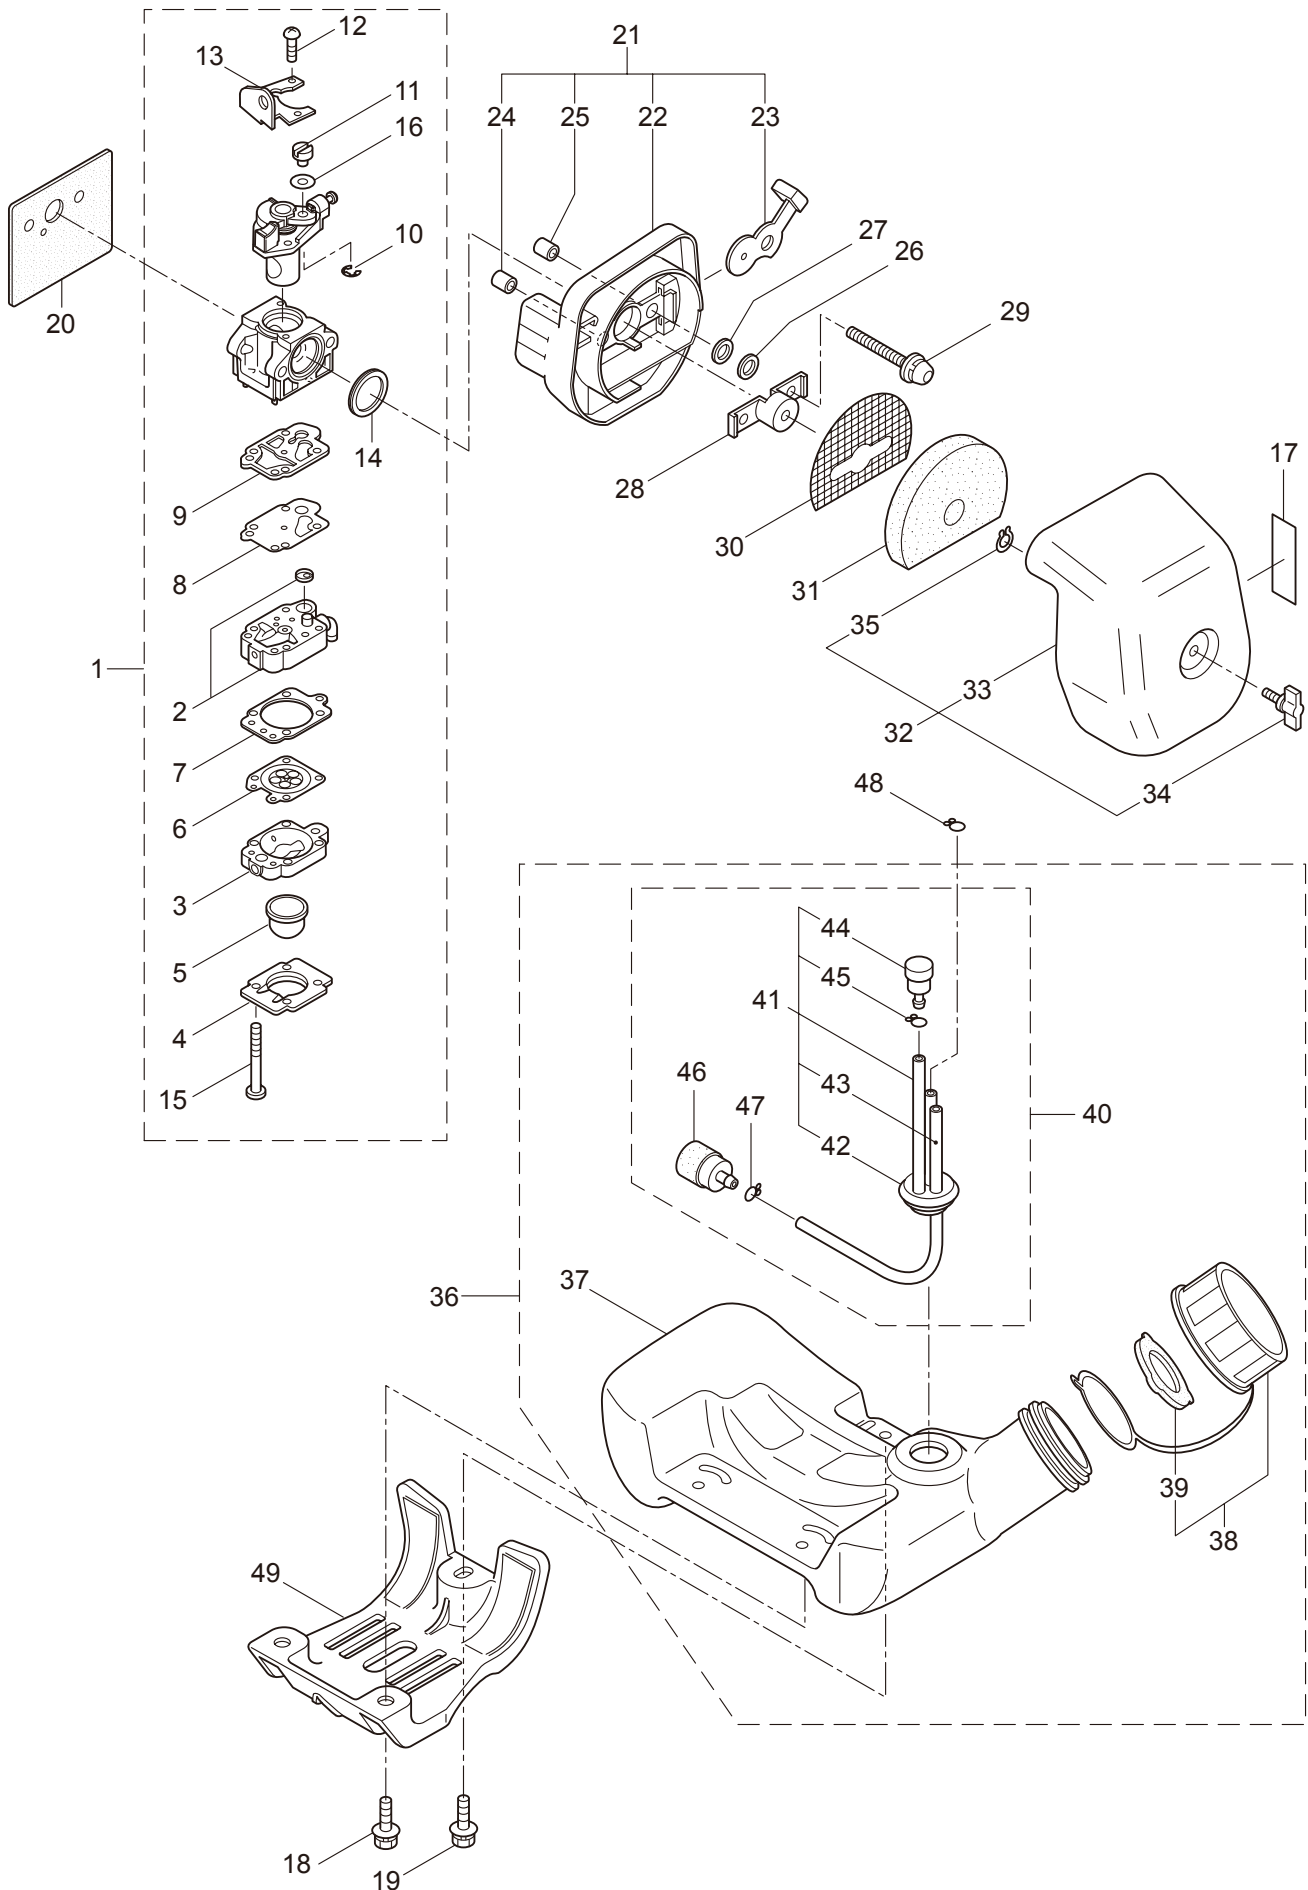

4. BC3021RS-01
CARBURETOR, FUEL TANK

Ref. No.	Part No.	Part Name	Q'ty	Remarks
4-1	284111	Carburetor Ass'y	1	Incl.2-16 New gasket required
4-2	264155	Pump Body	1	
4-3	262991	Purge Body	1	
4-4	262992	Cover Plate	1	
4-5	261874	Primer Bulb	1	
4-6	283905	Diaphragm, Meterring	1	
4-7	262993	Gasket	1	
4-8	262994	Diaphragm,Fuel Pump	1	
4-9	282576	Gasket	1	
4-10	261876	E-Ring	1	
4-11	261658	Swivel	1	
4-12	261875	Screw	2	
4-13	264677	Bracket	1	
4-14	261657	Packing	1	
4-15	262996	Screw	4	
4-16	264678	Washer	1	
4-17	261352	Label	1	Choke
4-18	281714	Cap Screw	2	M5x20
4-19	281715	Cap Screw	1	M5x20
4-20	269762	Gasket	1	
4-21	268055	Air Filter Case Ass'y	1	Incl.22-25
4-22	268056	Air Filter Case	1	
4-23	268057	Valve	1	
4-24	268157	Sleeve	1	5.5x7.1x6L
4-25	268412	Sleeve	1	5.5x7.1x6.6L
4-26	263345	Packing	1	7.2x11xt1.3
4-27	263942	Washer	1	7.2x12xt0.15
4-28	263815	Stay	1	
4-29	264016	Cap Screw	2	M5x60
4-30	265026	Screen	1	
4-31	265027	Foam Element	1	
4-32	268058	Air Filter Cover Ass'y	1	Incl.33-35
4-33	268059	Air Filter Cover	1	
4-34	281438	Knob	1	
4-35	261734	Snap Ring	1	#5
4-36	284954	Fuel Tank Ass'y	1	Incl.37-47
4-37	281439	Fuel Tank	1	
4-38	281564	Fuel Tank Cap Ass'y	1	Incl.39
4-39	269377	Gasket	1	
4-40	282538	Fuel Pipe Pick-up Ass'y	1	Incl.41-47
4-41	282539	Fuel Pipe Ass'y	1	Incl.42-45
4-42	268065	Grommet	1	
4-43	261690	Fuel Pipe	1	160L
4-44	261590	Breather	1	
4-45	261117	Clip	1